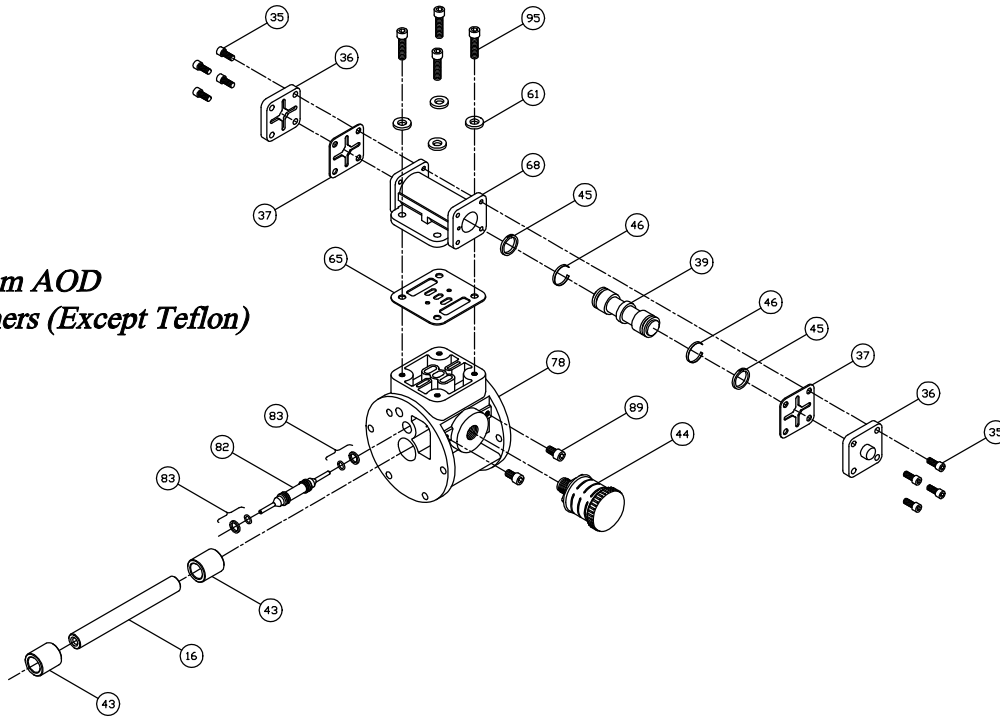

PRICE PUMP CO.

1AOD-AL.dwg rev. A

*1" Aluminum AOD
All Elastomers (Except Teflon)*

44-382-00.dwg rev. B