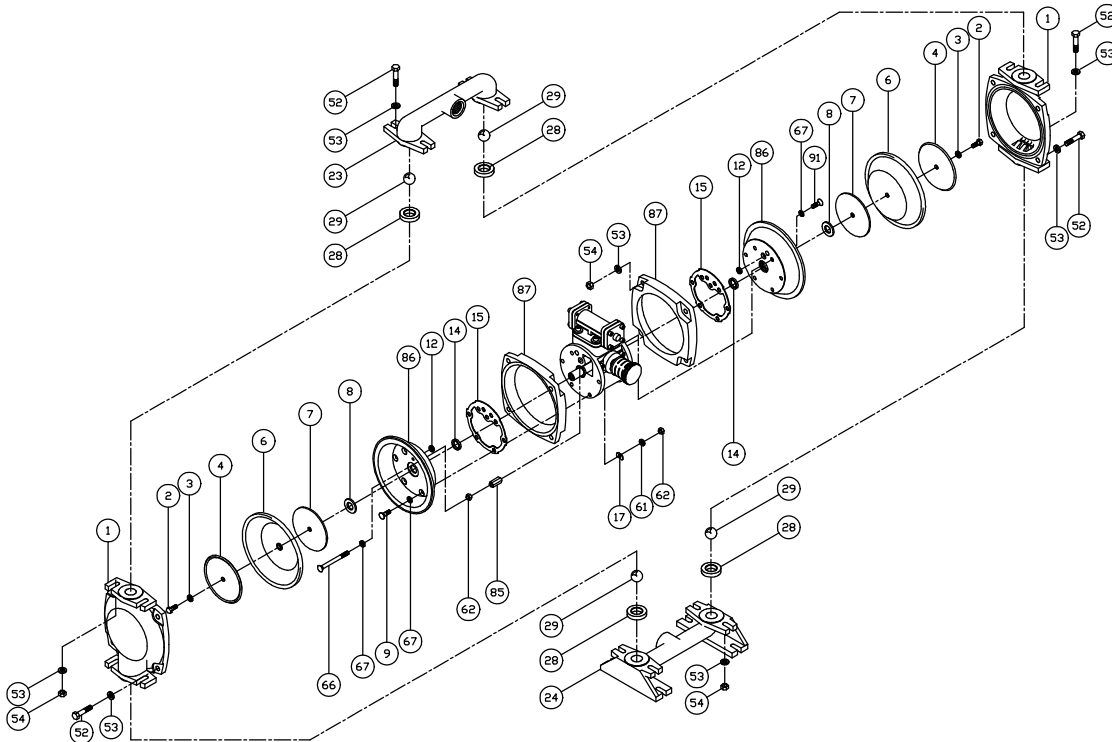

47-371-00.dwg rev. B

Price Pump Co.

21775 Eighth Street East * P.O. Box Q * Sonoma, CA 95476-0329 * (707) 938-8441 * Fax (707) 938-0764