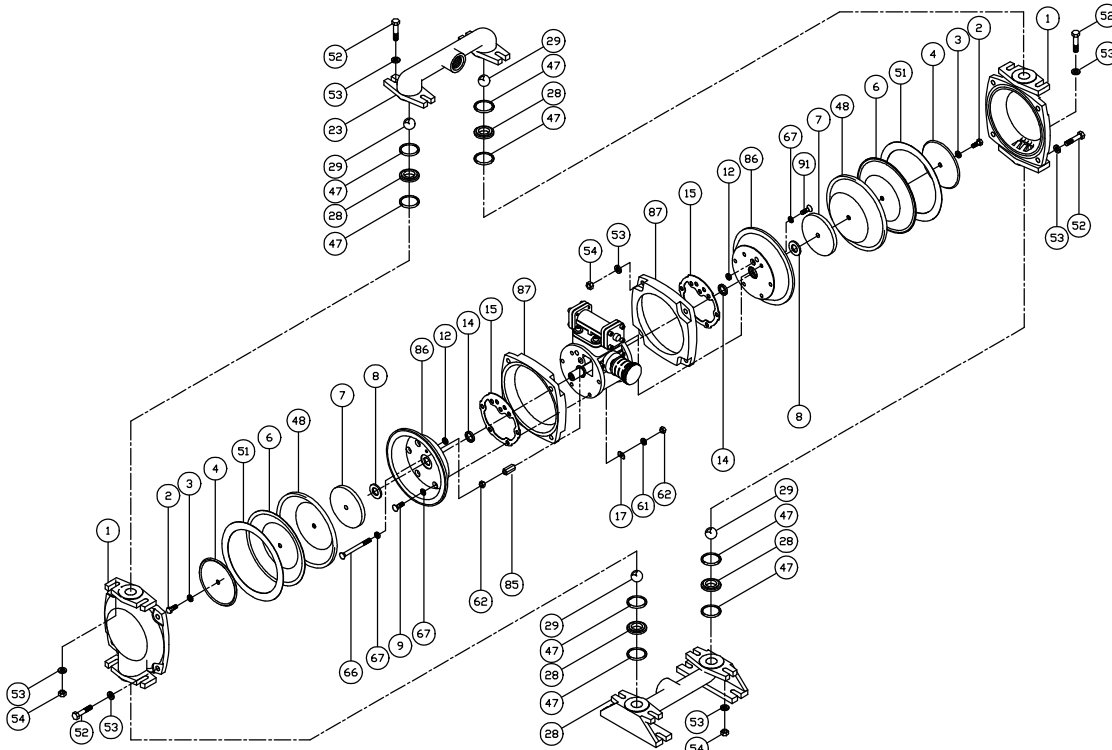

47-372-00.dwg rev. B

Price® Pump Co.

21775 Eighth Street East * P.O. Box Q * Sonoma, CA 95476-0329 * (707) 938-8441 * Fax (707) 938-0764