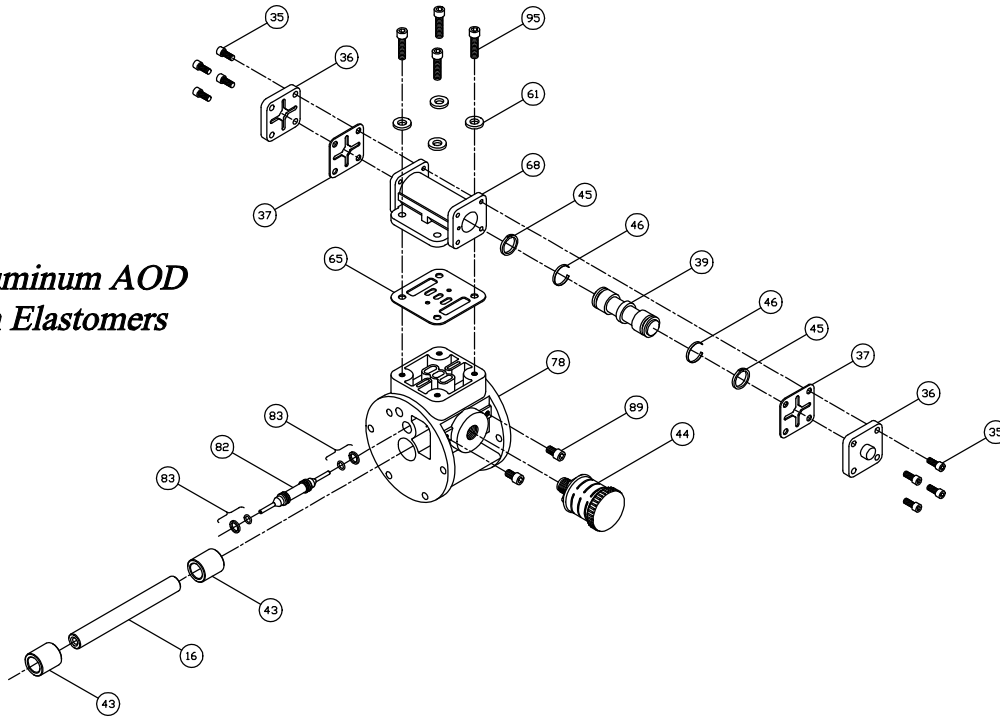

PRICE PUMP CO.

1AOD-ALtef.dwg rev. A

**1" Aluminum AOD
Teflon Elastomers**

44-382-00.dwg rev. B